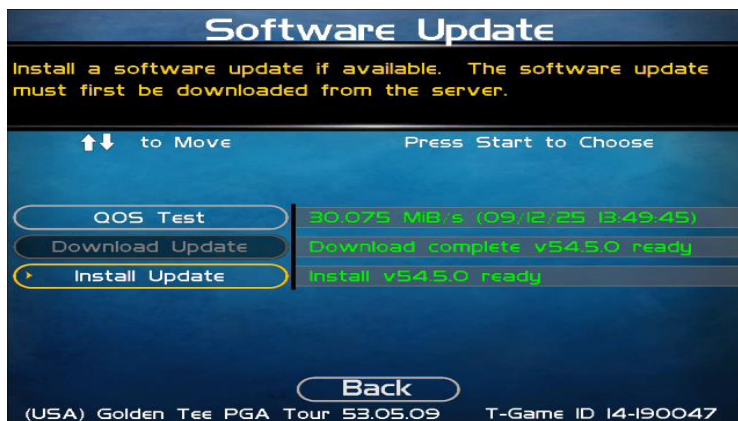

5. **Install Software Update:**

Once the software is downloaded, follow the on-screen prompts to install the update.