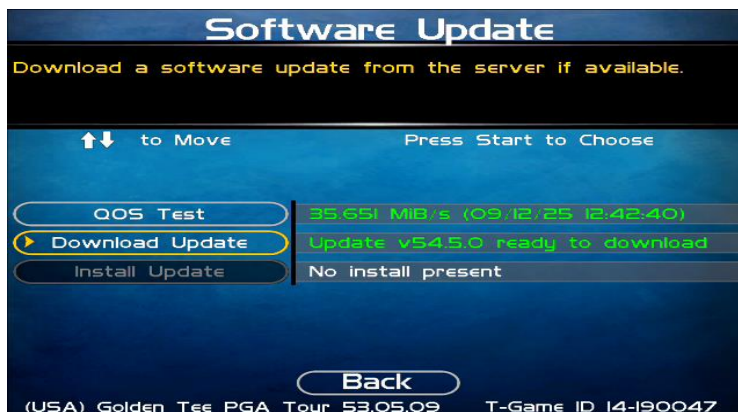

2. Navigate to the **Software Update** selection from the main menu.

3. **Run Quality of Service**

(QOS) Test: Perform the QOS Test to evaluate the internet speed.

- Green: Fast speed.
- Yellow: Acceptable speed.
- Red: Slow speed.

4. **Download Software:** Initiate the software download by selecting **Download Update**. This download will occur in the background while the game remains playable.

The download time depends on the location's internet speed, but it should be completed within 1-2 hours (although it may take up to 24 hours at very slow internet speeds). If the power is interrupted, the download will resume once the game is rebooted. Once the download begins, you can exit the service menu and back into game mode.

5. **Install Software Update:**

Once the software is downloaded, follow the on-screen prompts to install the update.