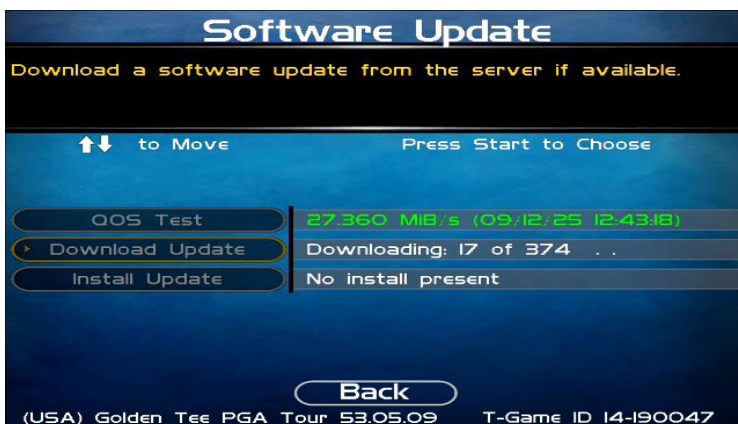

4. **Download Software:** Initiate the software download by selecting **Download Update**. This download will occur in the background while the game remains playable.

The download time depends on the location's internet speed, but it should be completed within 1-2 hours (although it may take up to 24 hours at very slow internet speeds). If the power is interrupted, the download will resume once the game is rebooted. Once the download begins, you can exit the service menu and back into game mode.