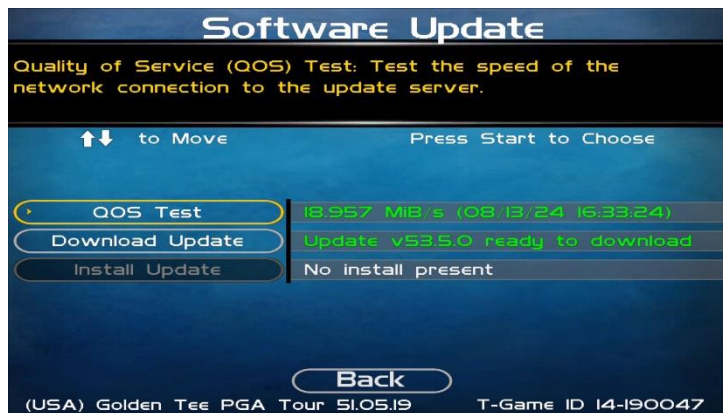

Download and Installing the Update at the Cabinet

If you prefer to begin the install of the digital update directly from the cabinet, follow these steps:

1. **Access Operator Menu:** Push the red button inside the cabinet to access the Operator Setup Menu.
2. Navigate to the **Software Update** selection from the main menu.
3. **Run Quality of Service (QOS) Test:** Perform the QOS Test to evaluate the internet speed.

- Green: Fast speed.
- Yellow: Acceptable speed.
- Red: Slow speed.

4. **Download Software:** Initiate the software download by selecting **Download Update**. This download will occur in the background while the game remains playable.

The download time depends on the location's internet speed, but it should be completed within 1-2 hours (although it may take up to 24 hours at very slow internet speeds). If the power is interrupted, the download will resume once the game is rebooted.