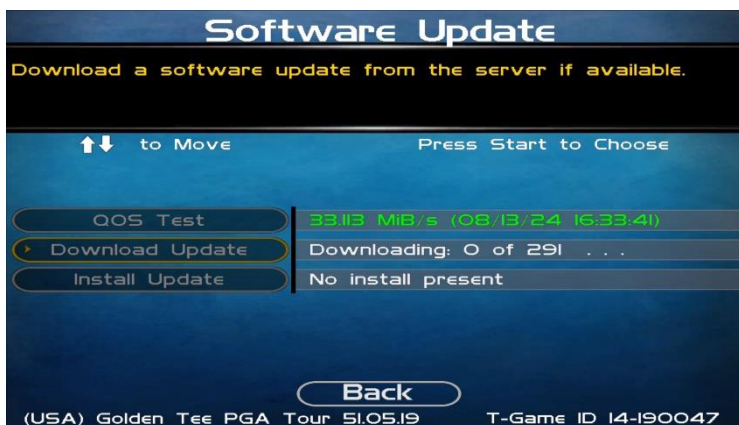

4. **Download Software:** Initiate the software download by selecting **Download Update**. This download will occur in the background while the game remains playable.

The download time depends on the location's internet speed, but it should be completed within 1-2 hours (although it may take up to 24 hours at very slow internet speeds). If the power is interrupted, the download will resume once the game is rebooted.