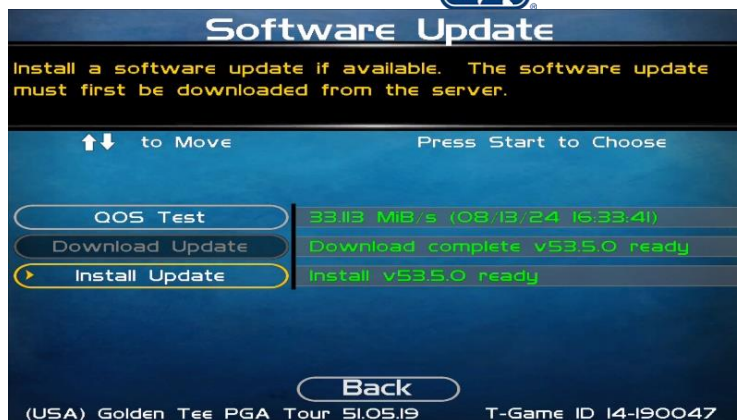

5. **Install Software Update:**
  Once the software is downloaded, follow the on-screen prompts to install the update.

The installation typically takes 90 minutes.

Once the installation is finished, the system will reboot and be ready for use with the 2025 software. We recommend installing the update during the location's non-peak hours.

Note: While the game installs the update, you will see multiple lines of text quickly scroll on the game screen. This is normal, and it is critical **NOT TO TURN OFF THE GAME DURING THE INSTALL.**

Once the update has completed, the game will reboot and display the Golden Tee PGA TOUR 2025 boot-up screen, as well as the game's new version number, **53.05.00**.

You can also verify that the game version is **53.05.00** by entering the game's Operator Menu. The game version will be listed in the bottom right-hand corner of those screens.

Note: It is likely, as future minor updates are released, the final '.00' in the software version will increment: .01, .02, .03, etc.