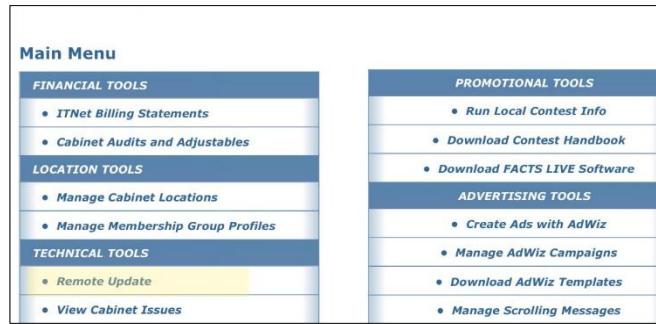

190060	AMOA - PGA TOUR 2022 BETA 1 OVERLOOK POINTE SUITE 630 LINCOLNSHIRE, IL, 60069	51.5.15	No Remote Update available for this version
Game not eligible for remote download. Must be GT PGA TOUR 2022.			

1. **2. Internet Speed Test:** Run the Internet Speed Test if prompted by a “Low Internet Speed” message. If the game location’s internet meets the minimum speed requirements, you may proceed with the download, which will be available starting on September 3, 2024.

190060	AMOA - PGA TOUR 2022 BETA 1 OVERLOOK POINTE SUITE 630 LINCOLNSHIRE, IL, 60069	51.5.16	Rerun Speed Test
Low Internet speed. Please check connection and then "Rerun Speed Test".			

1. **3. Download Software:** From the Operator Services website, select **Download**. The download may take between 1-2 hours, depending on the internet speed. In some cases, it may take up to 24 hours with slower connections. The download runs in the background without disrupting gameplay.

If the game is turned off or rebooted while the software update is downloading, the system will automatically resume the download the next time the game boots up.