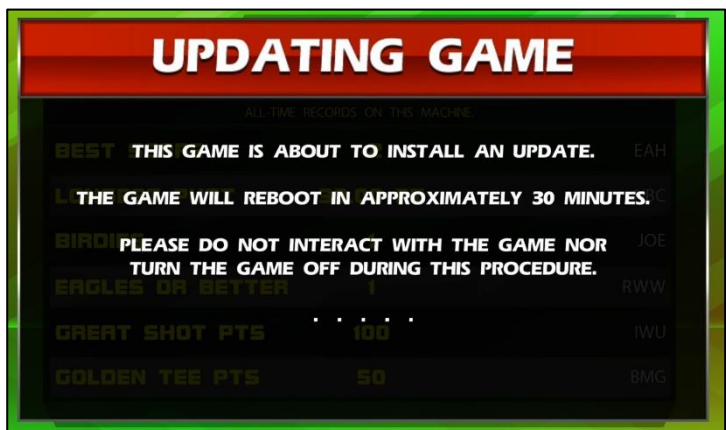

190060	AMOA - PGA TOUR 2022 BETA 1 OVERLOOK POINTE SUITE 630 LINCOLNSHIRE, IL, 60069	51.5.16	Download

190092	AMOA - PGA TOUR 2022 BETA 1 OVERLOOK POINTE SUITE 630 LINCOLNSHIRE, IL, 60069	51.5.16	Download in progress
Download Progress: Downloading 104/232 Complete			

4. **Installation (Available September 9, 2024):** Start the installation process by selecting **Install** from the Operator Services page. **Ensure the game remains powered on during the installation, as losing power may damage the hard drive. The game will not be playable during the update installation.**

190060	AMOA - PGA TOUR 2022 BETA 1 OVERLOOK POINTE SUITE 630 LINCOLNSHIRE, IL, 60069	51.5.16	Install
Install: Reboot can take 45 minutes to an hour. DO NOT SHUT OFF CABINET DURING THIS TIME!			

The Updating Game screen will pop up on the cabinet to let players know about the pending update installation.

The installation typically takes 90 minutes. Once the installation is finished, the system will reboot and be ready for use with the 2025 software. We recommend installing the update during the location's non-peak hours.